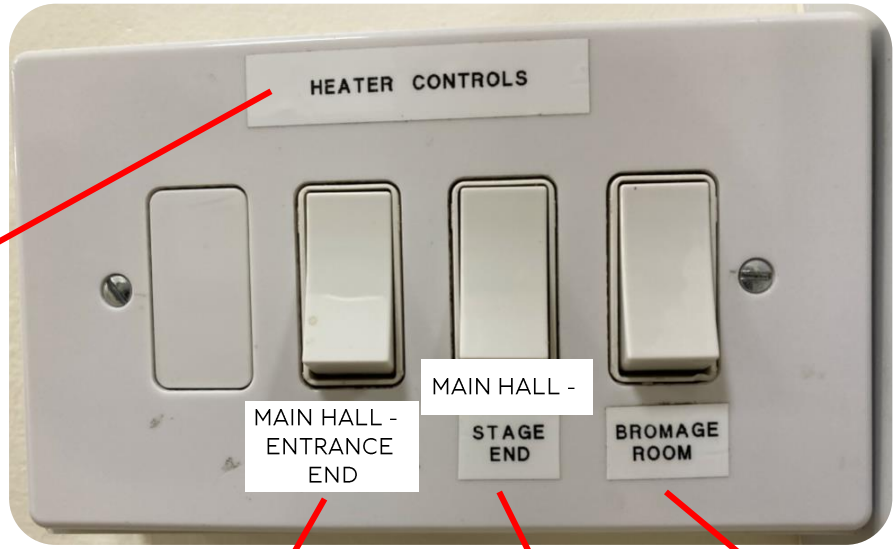

# Walton Berkswich Village Hall Heating Controls

Heating controls are located in the main entrance corridor.

Please remember to turn off when not required and after your event