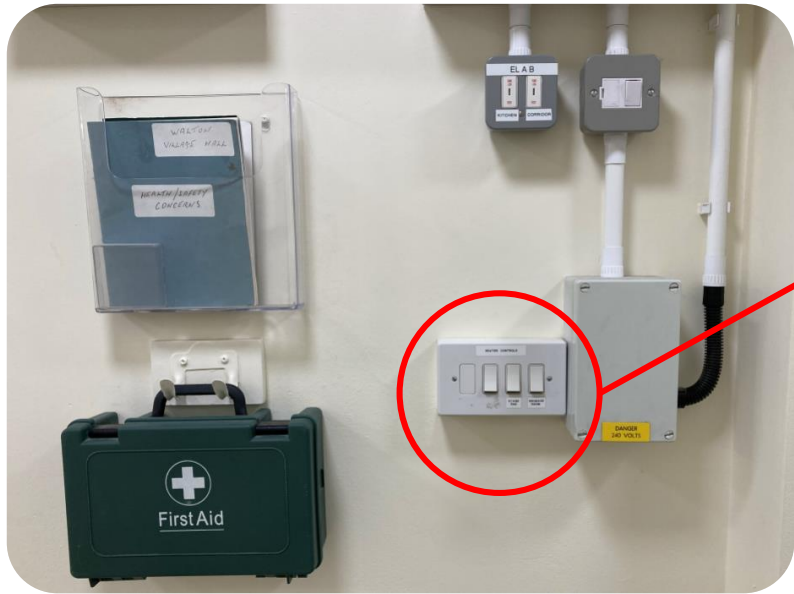

# Walton Berkswich Village Hall Heating Controls

Heating controls are located in the main entrance corridor.

Please remember to turn off when not required and after your event